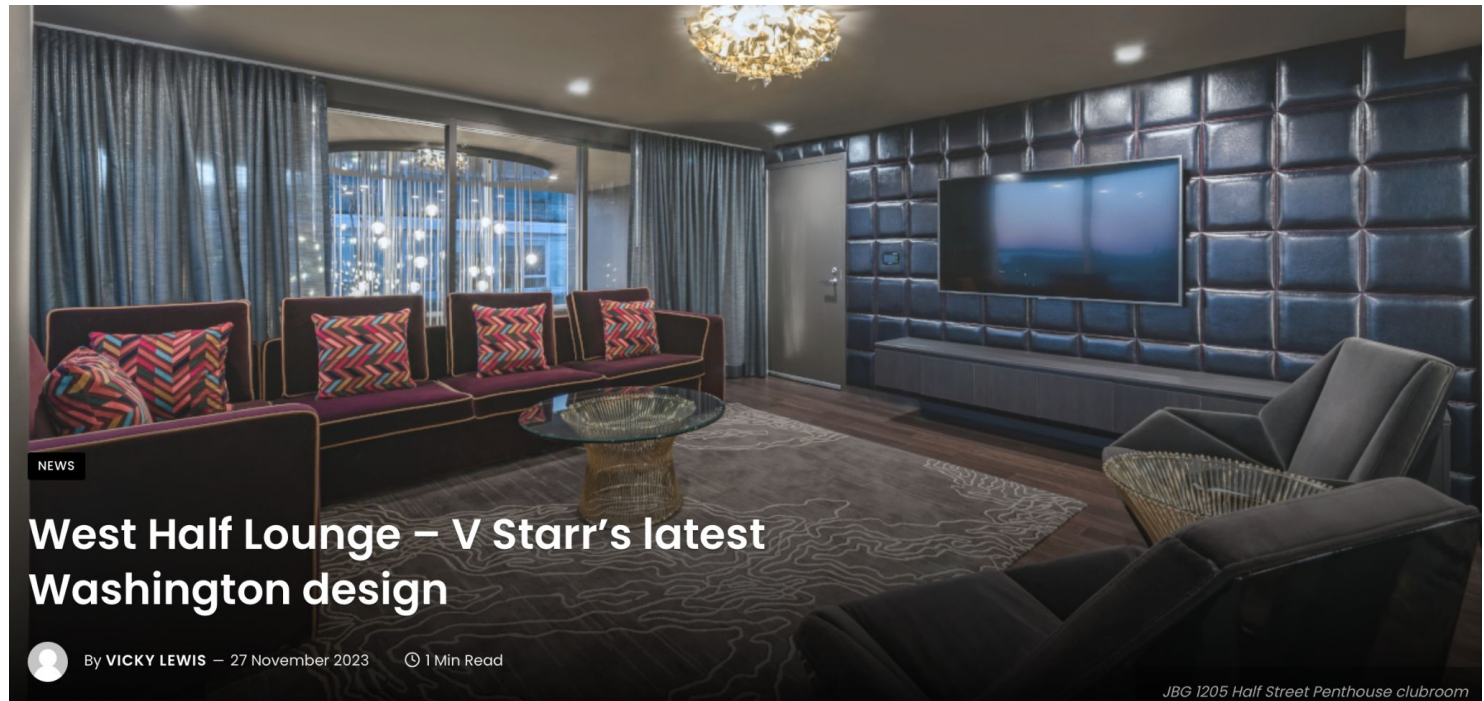

Hospitality Interiors

NEWS

West Half Lounge – V Starr’s latest Washington design

By VICKY LEWIS – 27 November 2023 1 Min Read

JBG 1205 Half Street Penthouse clubroom

West Half Lounge is one of DC’s newest iconic properties designed by **V Starr** – a striking space taking up the penthouse level of 1205 Collection

Dramatic and luxe, West Half Lounge is part of one of DC’s iconic properties. Overlooking Nationals Park, the space comprises two lounges, a mezzanine level, and two levels of outdoor terrace space. The vision was to capitalize on the magnificent views of the baseball field and the city of Washington, DC. Our brief was to design a high-end luxury lounge for the residents of the building to enjoy as an extended amenity space. A space to unwind, relax, gather and enjoy.

With inconspicuous references to baseball throughout, the key element was to highlight the spectacular view from all areas of the lounge. The finer details within the space mark subtle references to the baseball game, such as the stitching details on furniture pieces and wall panels that resemble stitching details one can find on the baseball and glove; the vertical wood elements referencing the barrel of a baseball bat; and the metal inlays that pay homage pay homage to the metal elements on a traditional baseball shoe.